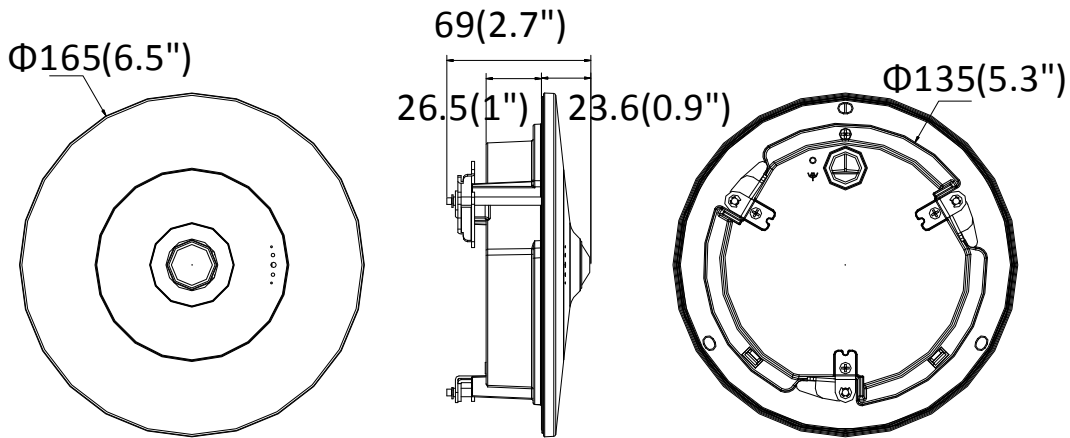

Dimensions

Unit: mm(inch)

Distributed by